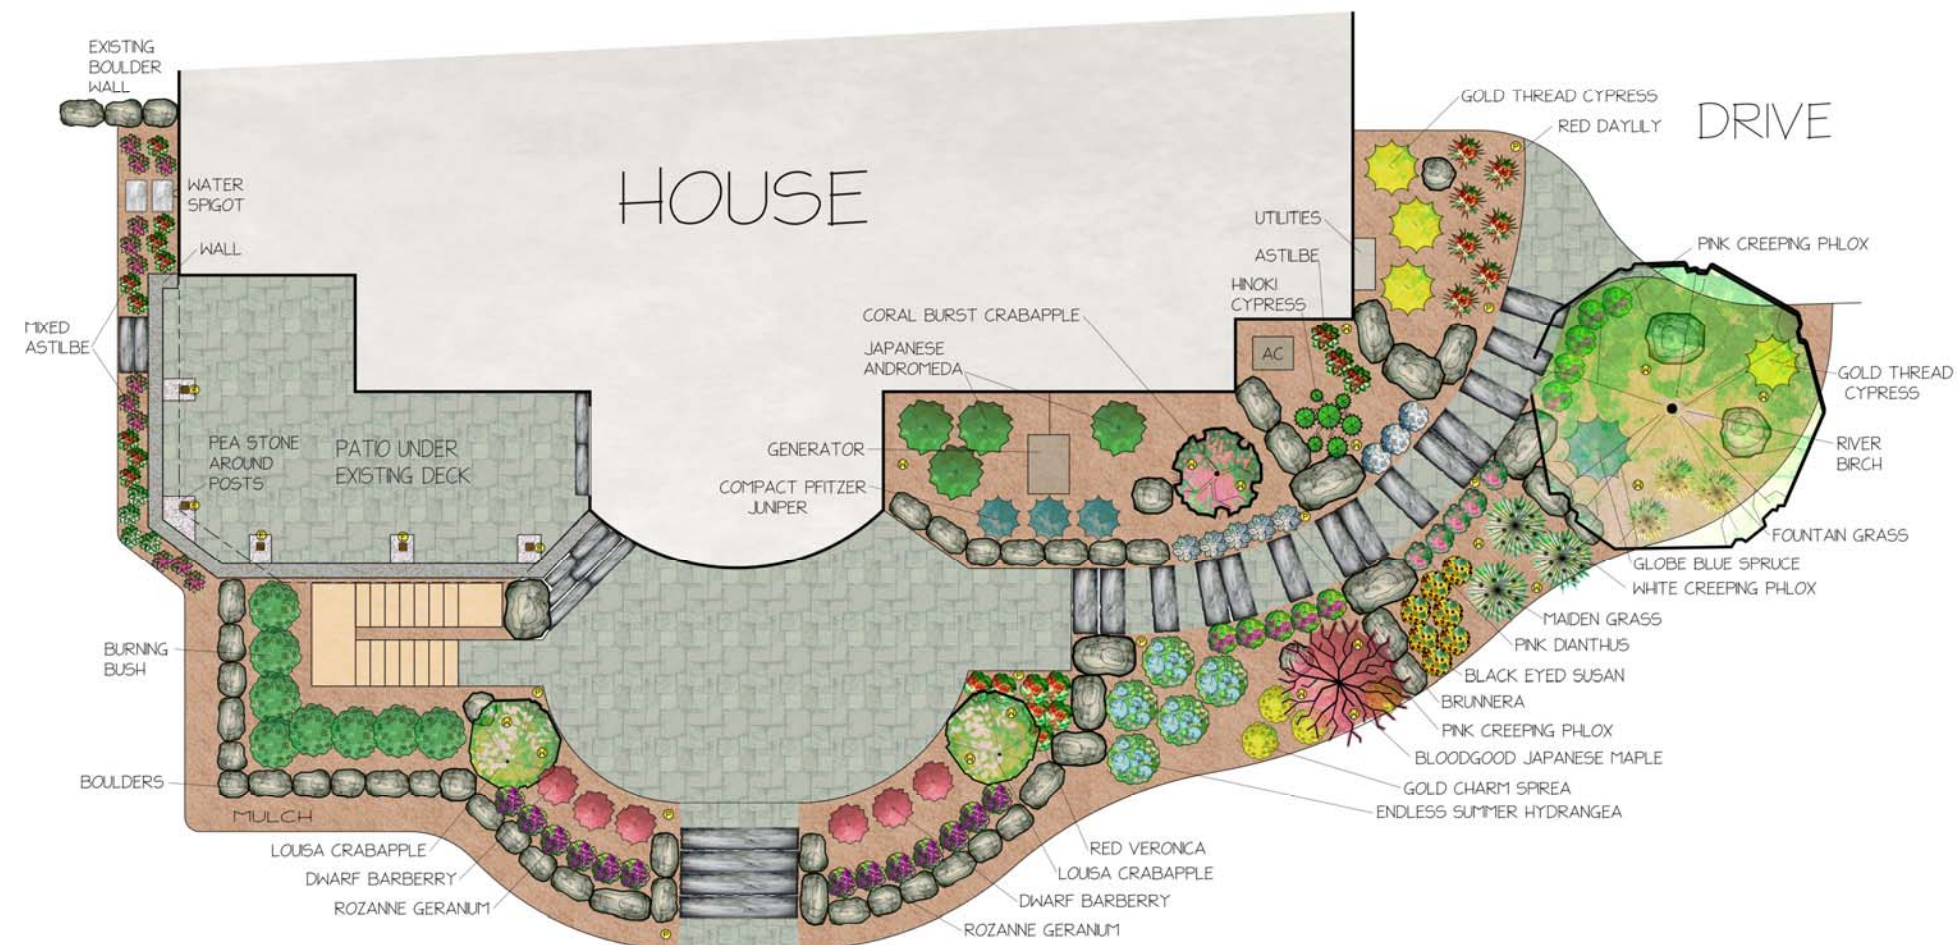

GOLD THREAD CYPRESS

GOLD CHARM SPIREA

BRUNNERA

JAPANESE ANDROMEDA

GOLD THREAD CYPRESS

GOLD CHARM SPIREA

RESIDENTIAL LANDSCAPE

PLANTING,
LIGHTING,
AND
HARDSCAPE
LANDSCAPES
EAST
(315) 682 - 9044
SCALE: 1" = 8'
DESIGN: B. PATANE
DRAWING: M. MICOCHE
5/3/08